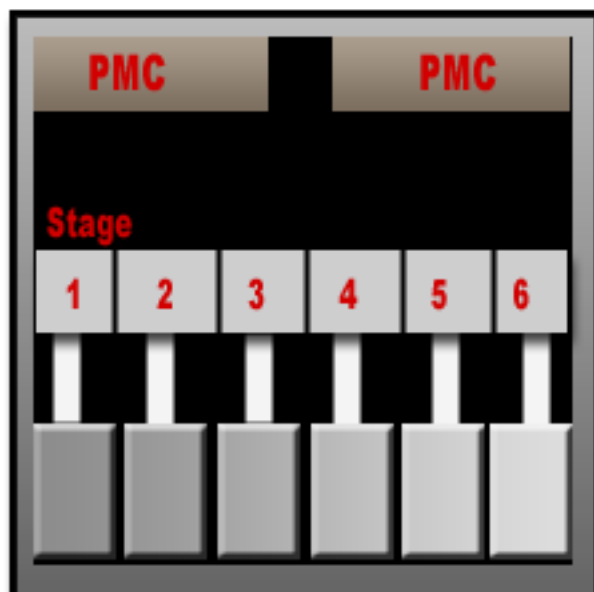

Front View Cutout

Concept Drawing

- Increased Power Efficiency
- Load shedding (soft limits)
- Programmable switch points
- Auto sequencers
- Loading to predefined set points
- Totalizing (time, kw, kvar)
- Real Time Control
- More consistent & responsive performance
- Faster smoother machine response to operator control
- Low Cost
- Program runs on Windows® OS
- Network capability